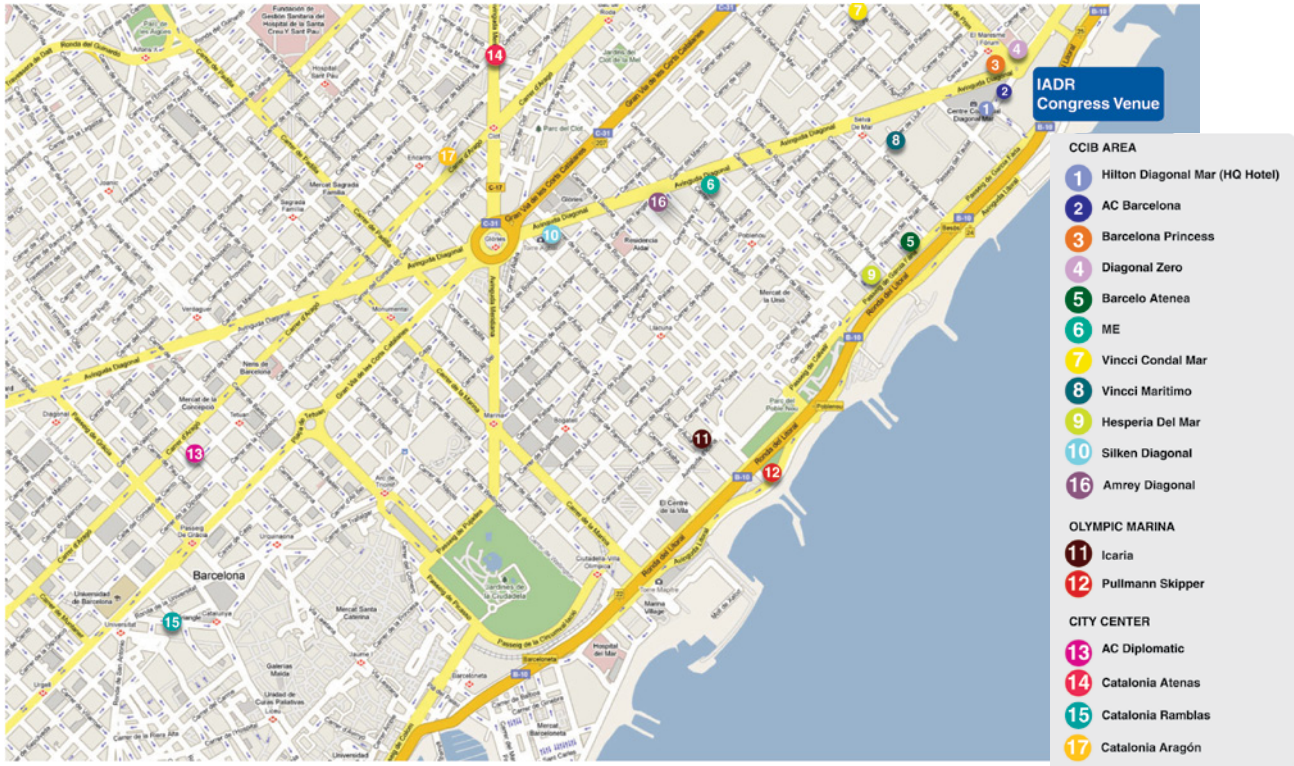

BARCELONA MAP & HOTEL RATES

HOTEL NAME

A description of each hotel is available when reserving your room online.

STAR RATING

MAP LOCATION

ROOM RATE

(rates include VAT and breakfast)
Single Room Double Room

HOTEL NAME	STAR RATING	MAP LOCATION	Single Room	Double Room
CCIB AREA				
Less than 1 minute's walking distance				
Hilton Diagonal Mar (HQ Hotel)	****	1	€210	€230
AC Barcelona ^	****	2	€172	€193
Barcelona Princess ^	****	3	€166	€188
Diagonal Zero	****	4	€177	€196
Less than 10 minutes' walking distance				
Vincci Condal Mar ^	****	7	€145	€161
Vincci Maritimo ^	****	8	€145	€161
Less than 15 minutes' walking distance				
Barcelo Atenea	****	5	€150	€160
Hesperia Del Mar	****	9	€182	€193
Less than 10 minutes' commute by metro or tram				
Amrey Diagonal	***	16	€90	€100
ME (price includes breakfast and VAT)	*****	6	€185	€195
Silken Diagonal ^	****	10	€140	€156
OLYMPIC MARINA				
Less than 15 minutes' commute by metro or tram				
Icaria	****	11	€150	€177
PULLMANN Skipper	*****	12	€190	€200
CITY CENTER				
Less than 20 minutes' commute by metro or bus				
AC Diplomatic: Standard			€118	€132
Superior	****	13	€140	€154
Catalonia Aragon	**	17	€106	€128
Catalonia Atenas	****	14	€117	€139
Catalonia Ramblas	****	15	€140	€161